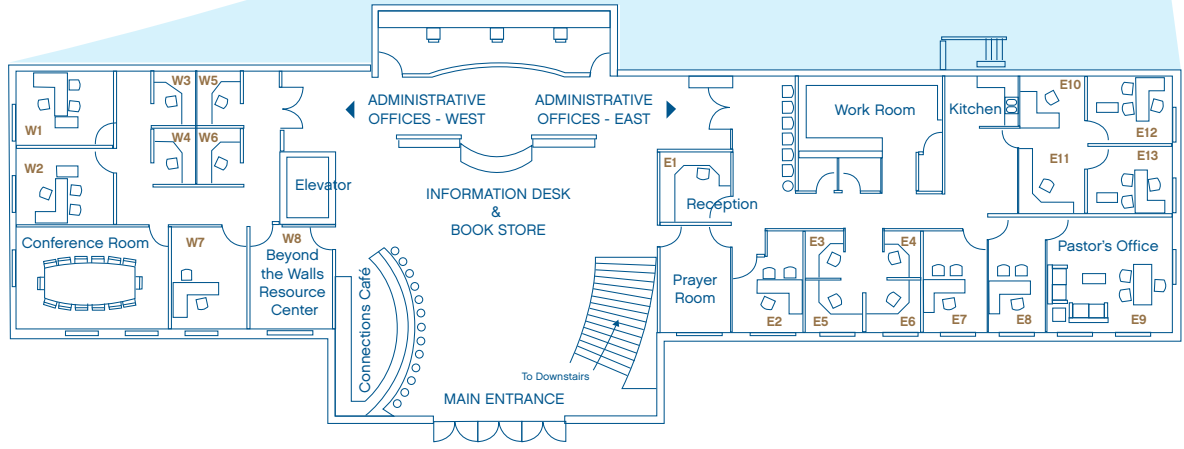

UPPER LEVEL

CAMPUS MAP
Community Life & Worship Center

Sugarloaf
United Methodist Church